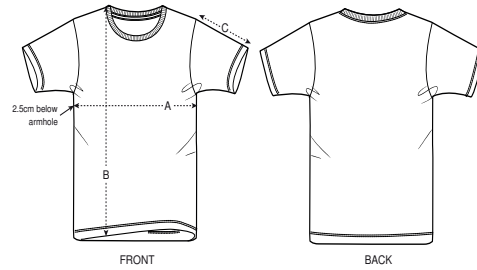

# ***Black & White Edition***

	XS	S	M	L	XL	XXL	3XL	
a	20 <sup>3</sup> / <sub>4</sub>	22 <sup>1</sup> / <sub>2</sub>	24	25 <sup>1</sup> / <sub>2</sub>	27 <sup>1</sup> / <sub>4</sub>	28 <sup>1</sup> / <sub>4</sub>	29 <sup>1</sup> / <sub>2</sub>	inch
	53	57	61	65	69	72	75	cm
b	24 <sup>3</sup> / <sub>4</sub>	26	26 <sup>3</sup> / <sub>4</sub>	28	29 <sup>1</sup> / <sub>4</sub>	30	30	inch
	63	66	68	71	74	76	76	cm

## ***Kapuzensweat klassik***

XXS*	XS	S	M	L	XL	XXL	XXXL*	XXXXL*
------	----	---	---	---	----	-----	-------	--------

Size guide

SIZES		XXS	XS	S	M	L	XL	XXL	XXXL	XXXXL
A	Half Chest	46.5	49	51.5	54	57	60	63	66	71
B	Body Length	63	65	68	72	74	76	78	80	82
C	Sleeve Length	60.5	61.5	64	65.5	67	68.5	70	70	70

# Sweatjacke

3-4	5-6	7-8	9-11	12-14
98-104cm	110-116cm	122-128cm	134-148cm	152-164cm

Size guide

SIZES		3-4	5-6	7-8	9-11	12-14
A	Half Chest	33	35	37	41	44
B	Body Length	42	46	51.5	57.5	62.5
C	Sleeve Length	11.5	12.5	14.5	16.5	18.5