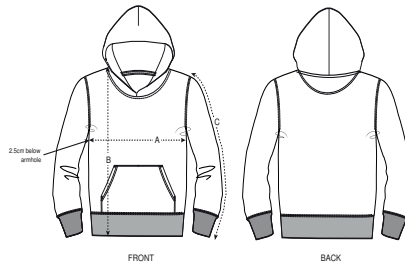

# Sweatjacke

3-4	5-6	7-8	9-11	12-14
98-104cm	110-116cm	122-128cm	134-148cm	152-164cm

Size guide

SIZES		3-4	5-6	7-8	9-11	12-14
A	Half Chest	33	35	37	41	44
B	Body Length	42	46	51.5	57.5	62.5
C	Sleeve Length	11.5	12.5	14.5	16.5	18.5

# Unisex T-Shirt

3-4	5-6	7-8	9-11	12-14
98-104cm	110-116cm	122-128cm	134-148cm	152-164cm

Size guide

SIZES		3-4	5-6	7-8	9-11	12-14
A	Half Chest	35	37	39	43	46
B	Body Length	42	46	51.5	57.5	62.5
C	Sleeve Length	36.5	42	48	54	59