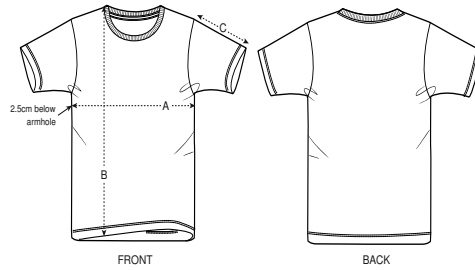

3-4	5-6	7-8	9-11	12-14
98-104cm	110-116cm	122-128cm	134-148cm	152-164cm

Size guide