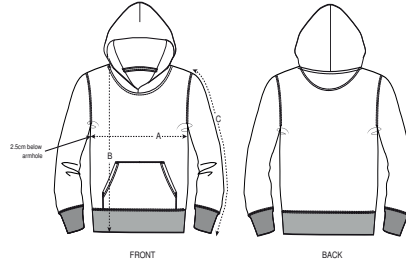

3-4	5-6	7-8	9-11	12-14
98-104cm	110-116cm	122-128cm	134-148cm	152-164cm

Size guide