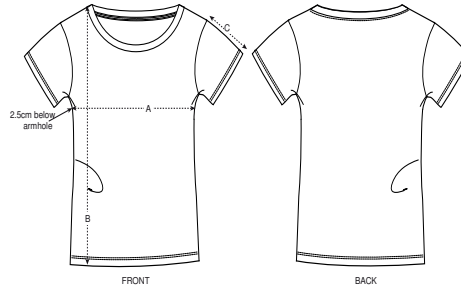

## Size guide

SIZES	XXS	XS	S	M	L	XL	XXL	XXXL	XXXXL
A Half Chest	46.5	49	51.5	54	57	60	63	66	71
B Body Length	63	65	68	72	74	76	78	80	82
C Sleeve Length	60.5	61.5	64	65.5	67	68.5	70	70	70

# Sweatjacke

XS

S

M

L

XL

XXL\*

### Size guide

SIZES		XS	S	M	L	XL	XXL
A	Half Chest	42	44.5	47.5	50.5	53.5	56.5
B	Body Length	62	64	66	68	69	69
C	Sleeve Length	15	15	16	16	17	17