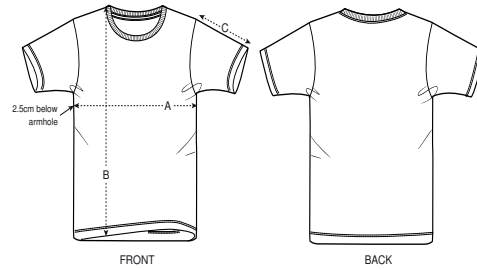

3-4	5-6	7-8	9-11	12-14
98-104cm	110-116cm	122-128cm	134-148cm	152-164cm

Size guide